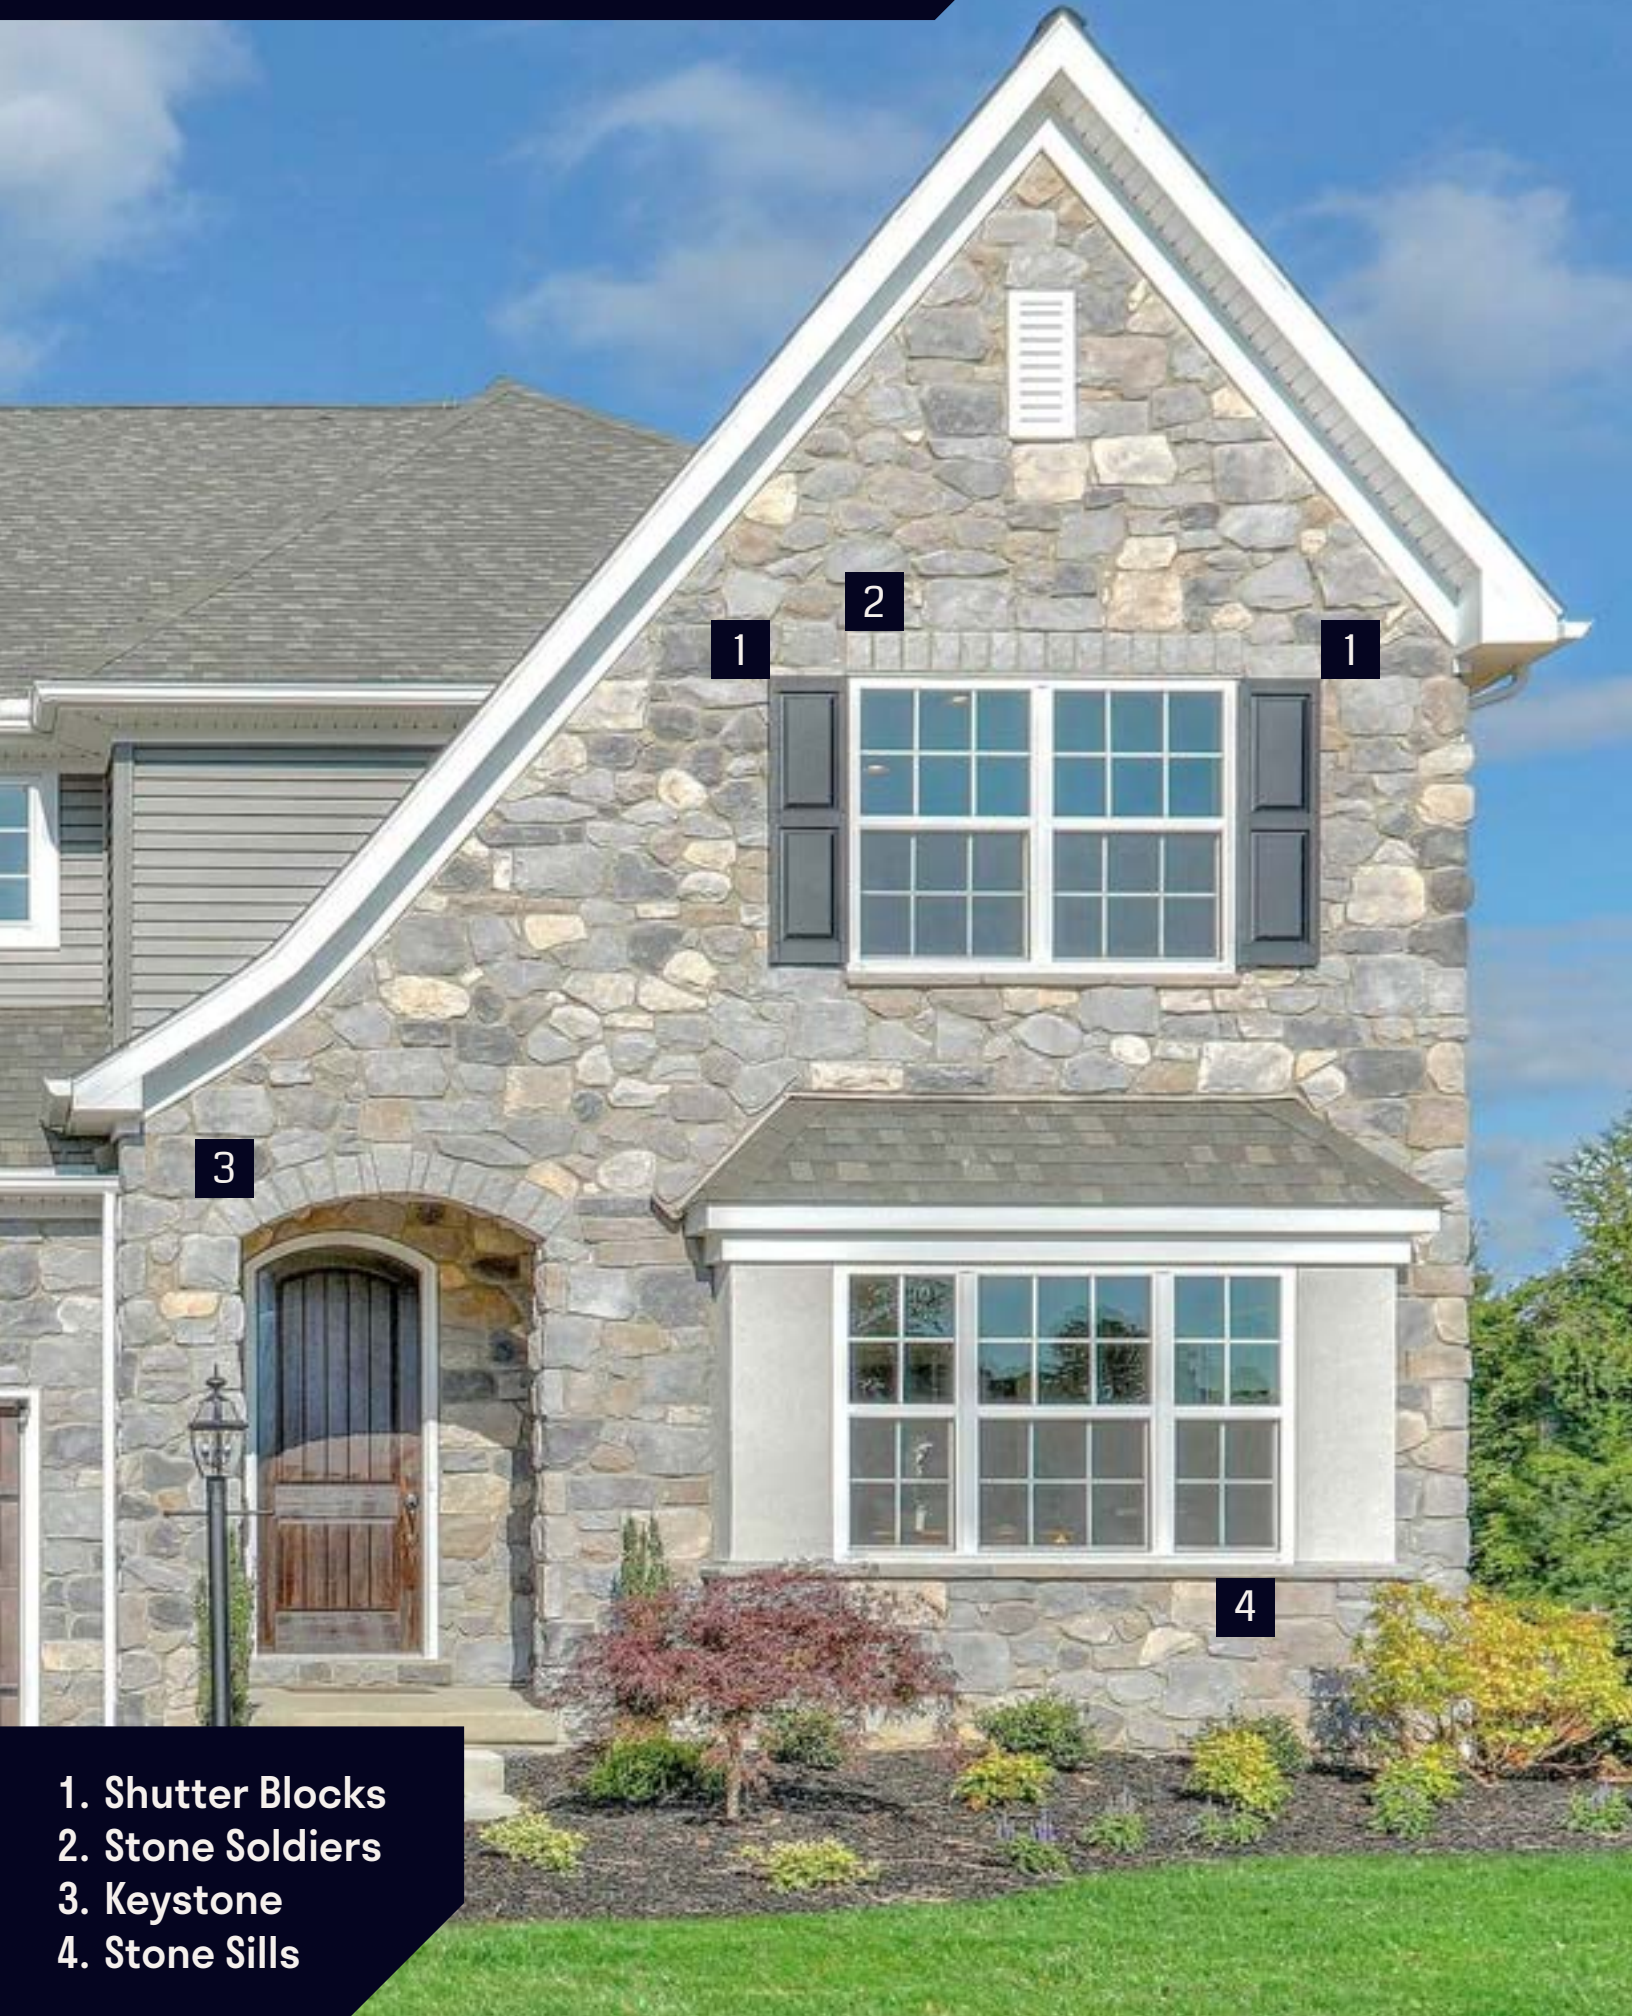

Jerusalem

Ledgestone

Chesapeake Fieldstone

Stone Accessories

Receptacle Block

8 (W) x 8 (L) x 2 (H)

Grey & Brown

Light Block